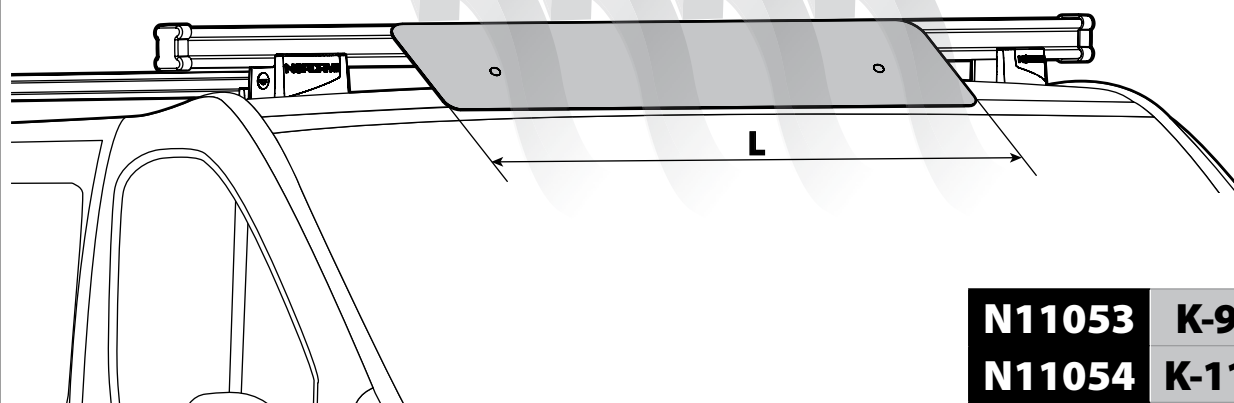

KARGO ROLLER

N11000	K-0	L = 64 cm
N11003	K-7	L = 96 cm

LOAD STOPS

N11001 K-1

LOAD STOPS

N11002 K-2

SPOILER

N11053	K-9	L = 95 cm
N11054	K-11	L = 110 cm