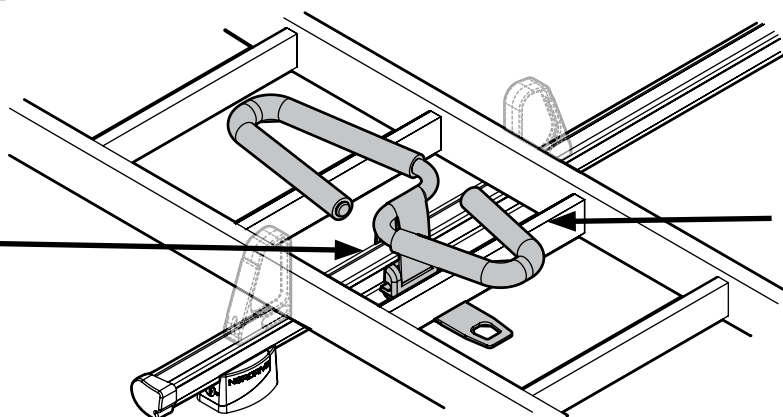

Kargo-Plus
series

Alluminio / Aluminium

KARGO-TUBE

N11050 T200 L = 205 cm

N11051 T300 L = 305 cm

N11052 T400 L = 405 cm

LADDER HOLDER STRAPS

N11065 U-5