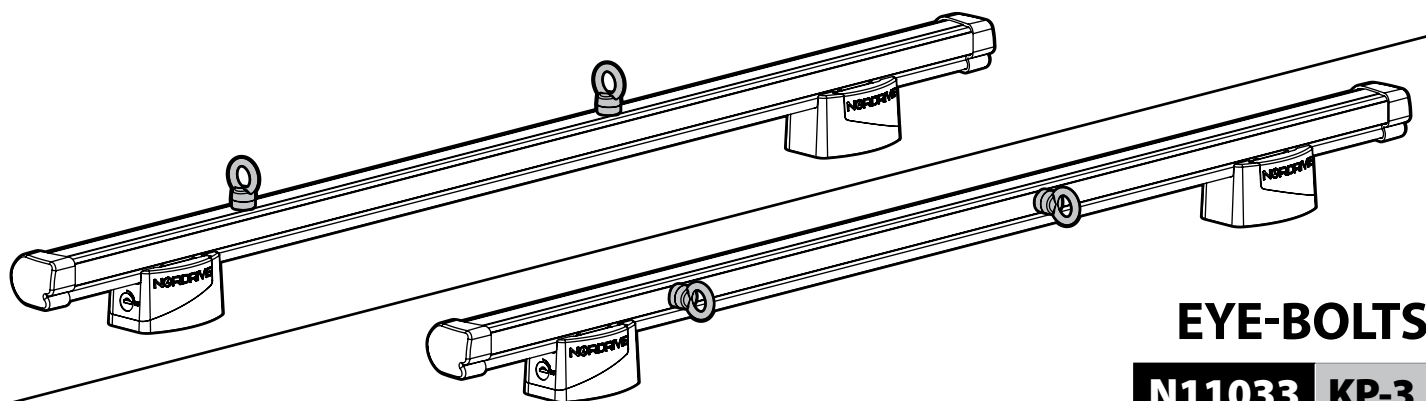

EYE-BOLTS

N11033 KP-3

SPOILER

N11057 KP-9 L = 95 cm

N11058 KP-11 L = 110 cm

OPTIONALS PER / FOR / FÜR:

Kargo series

Acciaio / Steel