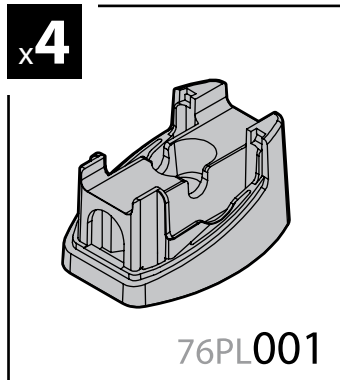

NORDRIVE®

TRANSPORT SOLUTIONS

Art. **N30272**