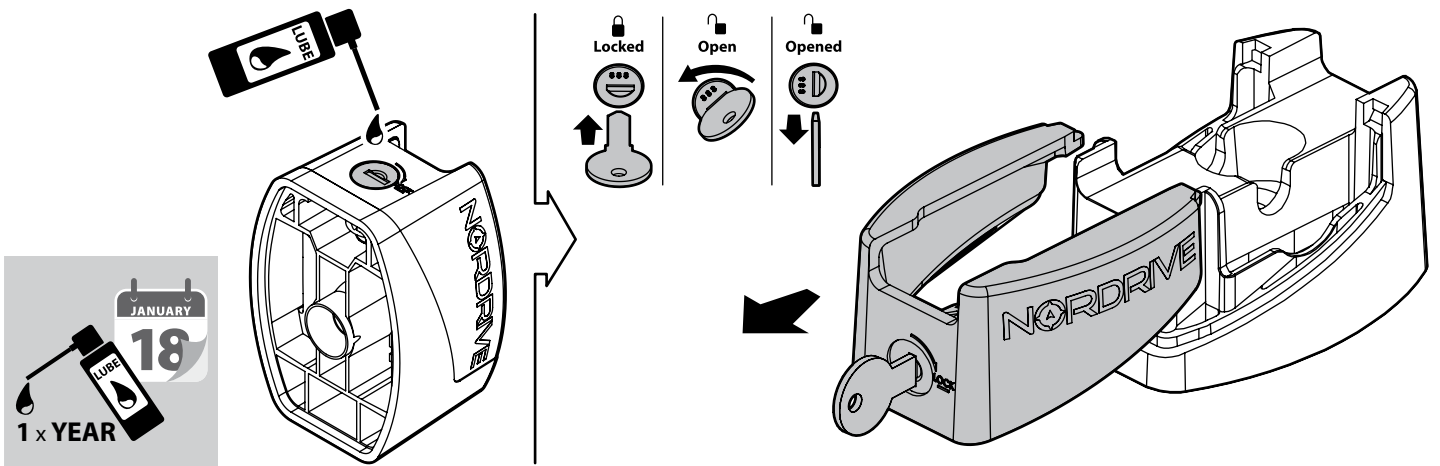

NORDRIVE®

TRANSPORT SOLUTIONS

Art. **N30272**