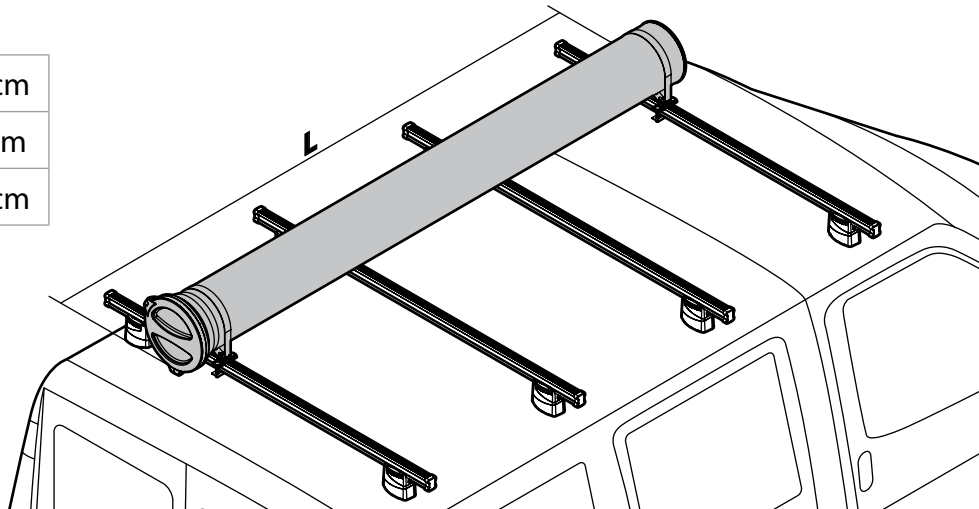

Kargo-Plus
series

Alluminio / Aluminium

KARGO-TUBE

N11050 T200 L = 205 cm

N11051 T300 L = 305 cm

N11052 T400 L = 405 cm

LADDER HOLDER STRAPS

N11065 U-5