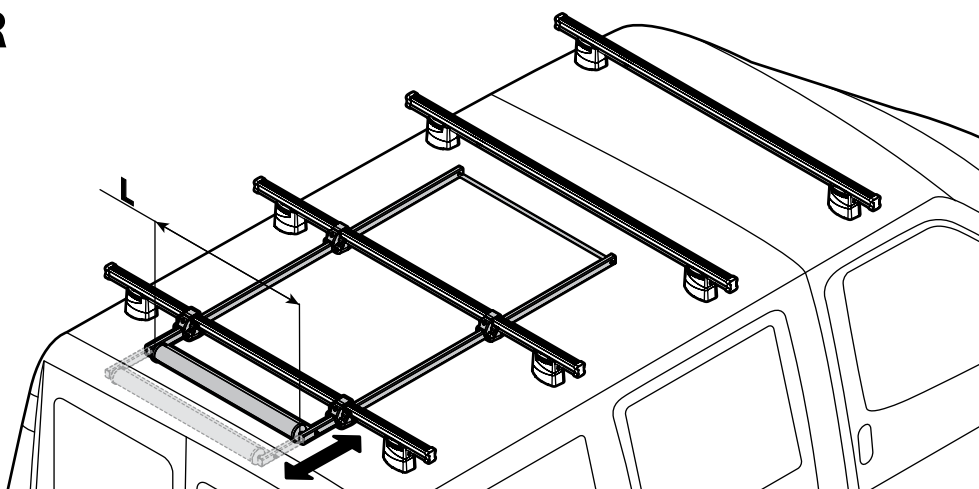

LADDER STEP ADAPTER

N11067 U-6

EXTENSION ROLLER

N11020 U-0 L = 64 cm

N11021 U-7 L = 96 cm

NORDRIVE[®]
TRANSPORT SOLUTIONS

NORDRIVE[®] is a registered trademark of
LAMPA S.p.A.
Via G. Rossa 53/55, 46019 Viadana (MN) ITALY
Tel. +39 0375 820700
UNI EN ISO 9001:2008 Certified Company
www.nordrive.it
www.lampa.it